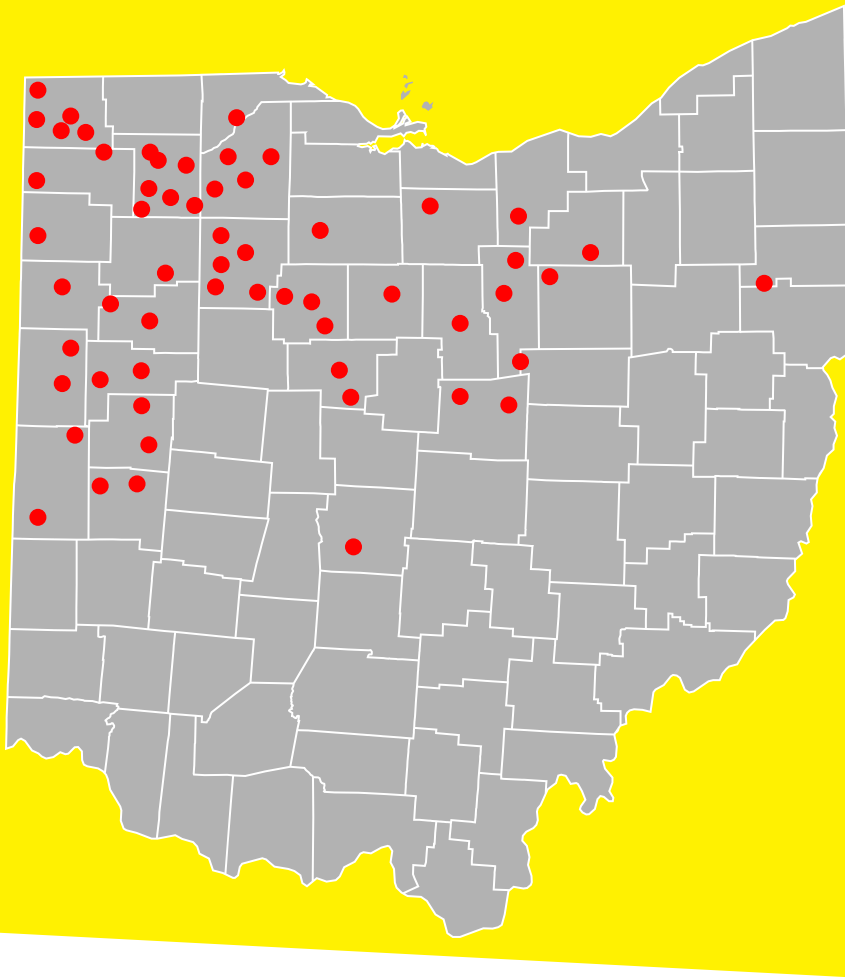

ARE YOU COVERED IN AN EMERGENCY?

Is your fire department prepared to handle your grain bin emergency?

63

**Trained Fire
Departments**

147

**Trained
Firefighters**

?

**Is your local
department
trained?**

BIN ENTRY TECH RESCUE TRAINING

Partnership between

OABA, GEAPS and SATRA

Learn more at oaba.net/events_binentry

When stored grain forms hard bridges, columns and other irregularities, those working to correct it find themselves at risk of becoming trapped inside bins, creating the need for local firefighters to respond.